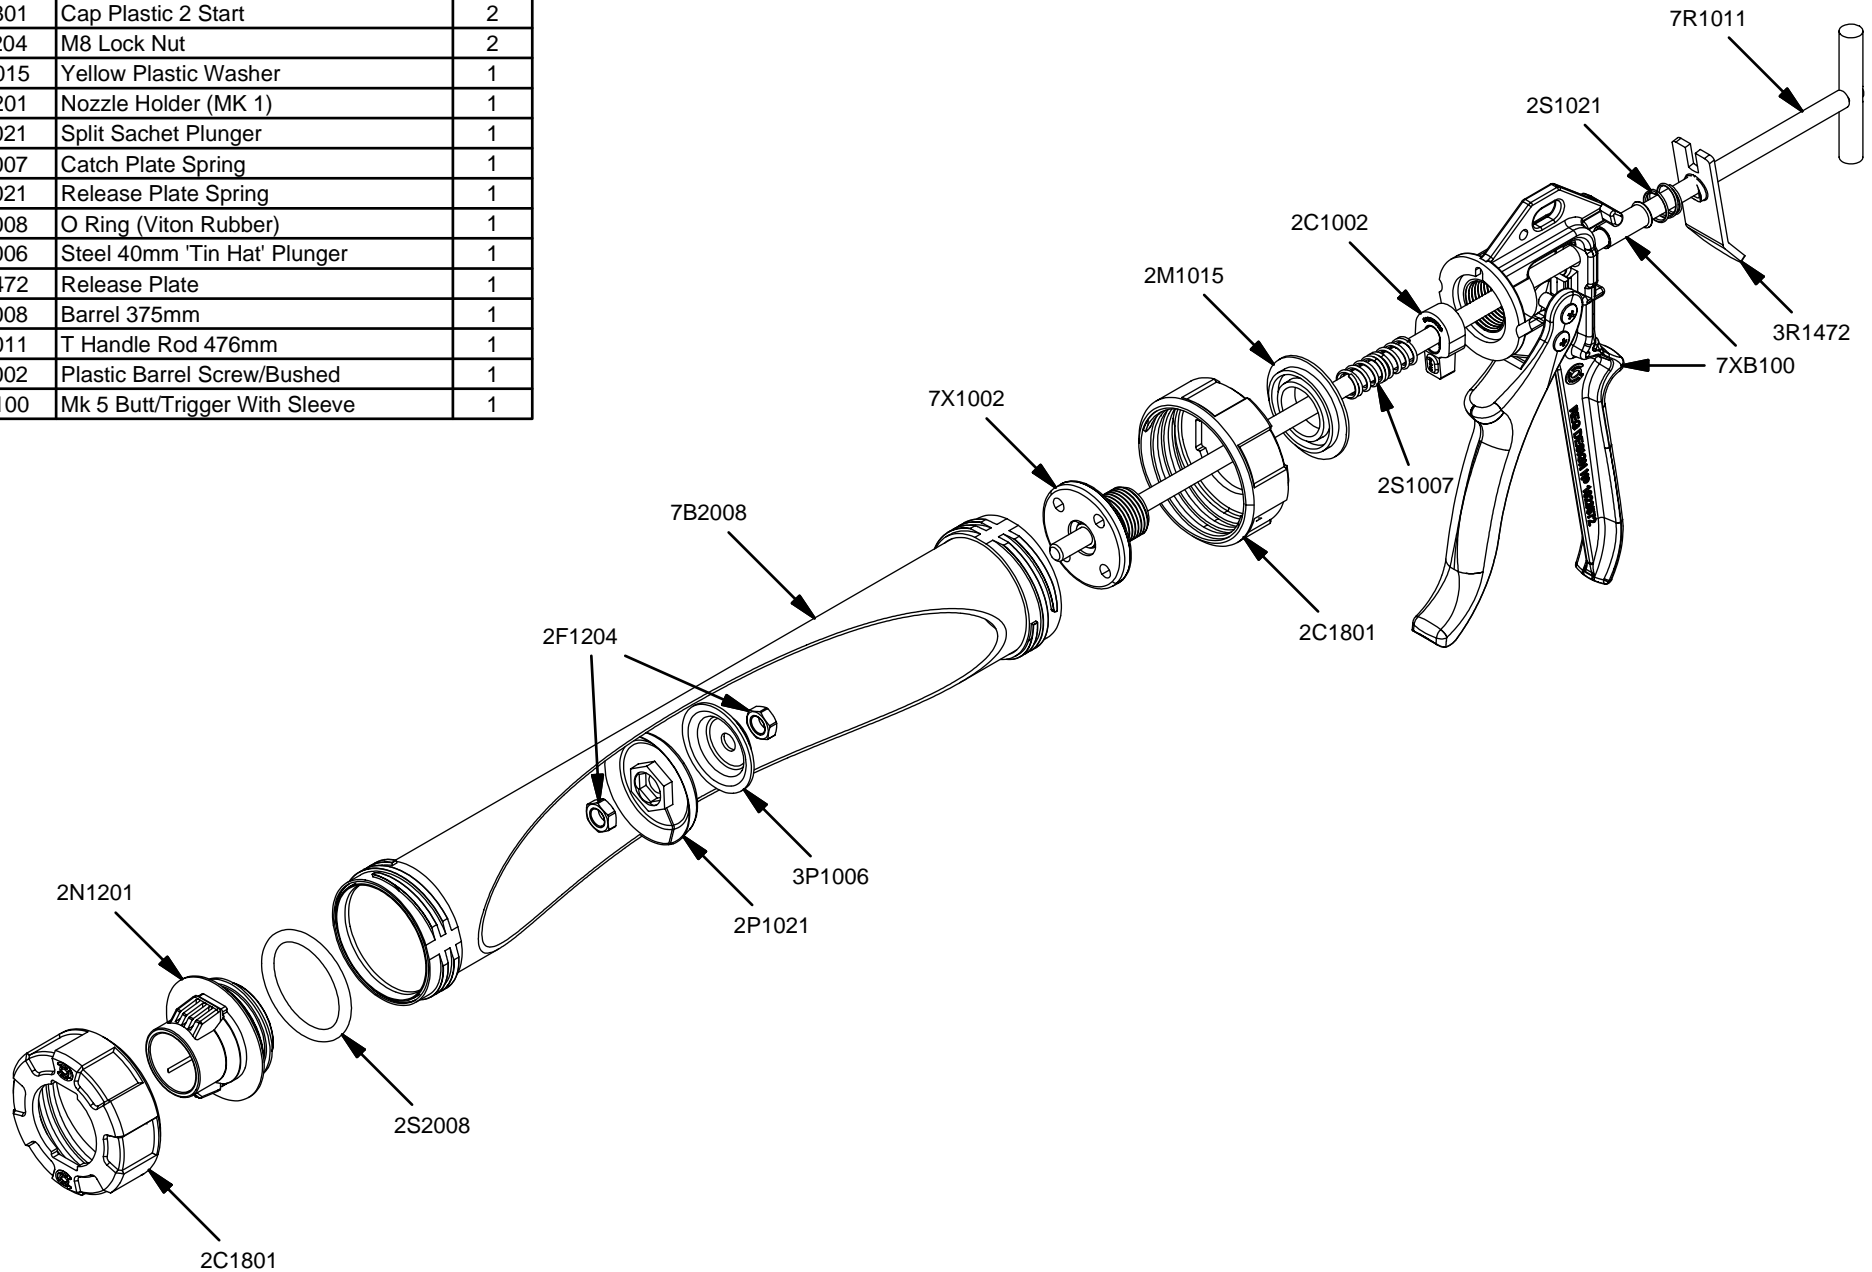

Parts List		
STOCK No	DESCRIPTION	QTY
2C1002	Mk5 Catch Plate	1
2C1801	Cap Plastic 2 Start	2
2F1204	M8 Lock Nut	2
2M1015	Yellow Plastic Washer	1
2N1201	Nozzle Holder (MK 1)	1
2P1021	Split Sachet Plunger	1
2S1007	Catch Plate Spring	1
2S1021	Release Plate Spring	1
2S2008	O Ring (Viton Rubber)	1
3P1006	Steel 40mm 'Tin Hat' Plunger	1
3R1472	Release Plate	1
7B2008	Barrel 375mm	1
7R1011	T Handle Rod 476mm	1
7X1002	Plastic Barrel Screw/Bushed	1
7XB100	Mk 5 Butt/Trigger With Sleeve	1

Powerflow Combi 600 Sachet

www.pccox.co.uk
 sales@pccox.co.uk
 TEL:44(0)1635 264500

REV	DATE
D	10/01/2006

Parts List		
STOCK No	DESCRIPTION	QTY
2C1002	Mk5 Catch Plate	1
2C1801	Cap Plastic 2 Start	2
2F1204	M8 Lock Nut	2
2M1015	Yellow Plastic Washer	1
2N1201	Nozzle Holder (MK 1)	1
2P1021	Split Sachet Plunger	1
2S1007	Catch Plate Spring	1
2S1021	Release Plate Spring	1
2S2008	O Ring (Viton Rubber)	1
3P1006	Steel 40mm 'Tin Hat' Plunger	1
3R1472	Release Plate	1
7B2008	Barrel 375mm	1
7R1011	T Handle Rod 476mm	1
7X1002	Plastic Barrel Screw/Bushed	1
7XB100	Mk 5 Butt/Trigger With Sleeve	1