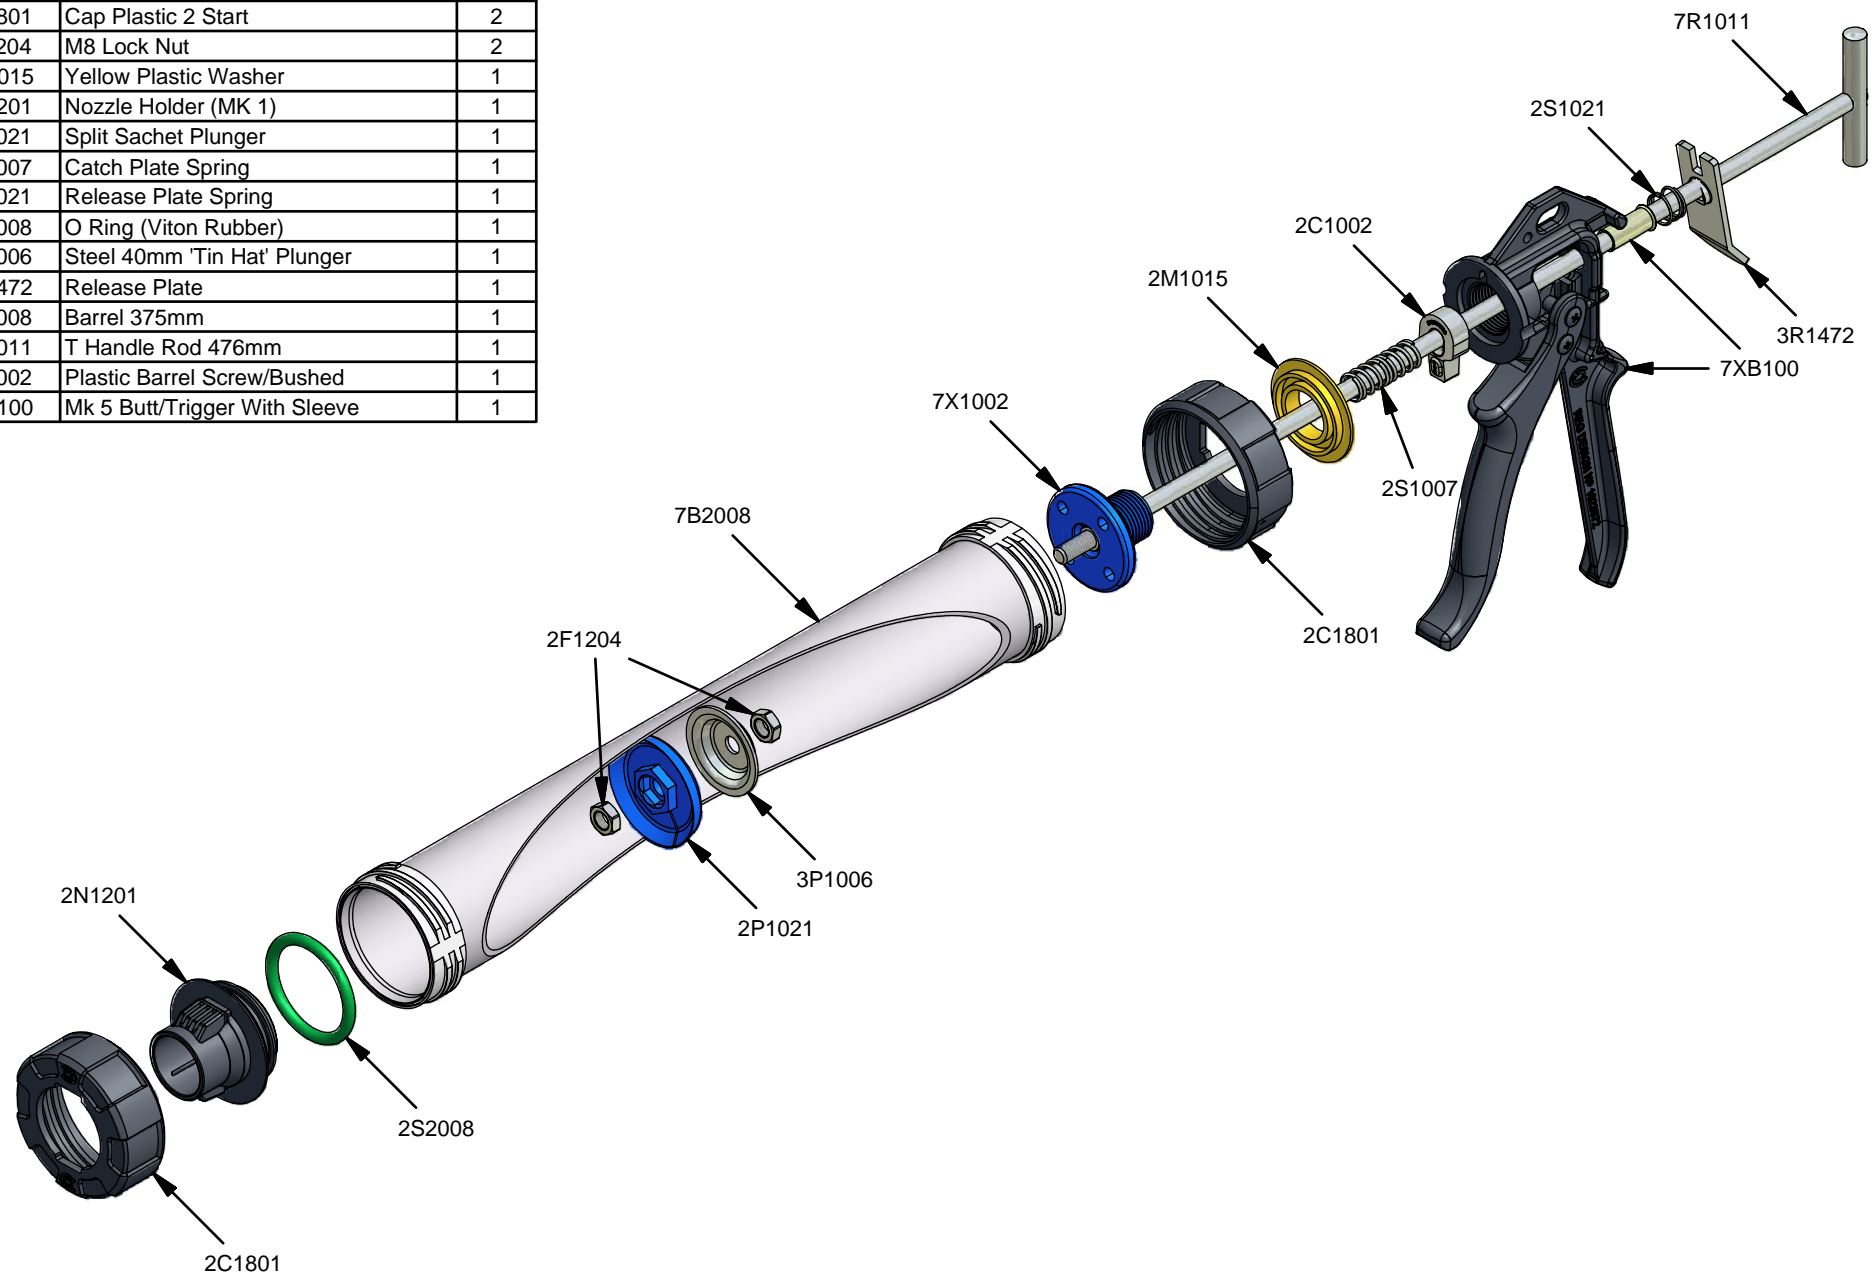

Parts List		
STOCK No	DESCRIPTION	QTY
2C1002	Mk5 Catch Plate	1
2C1801	Cap Plastic 2 Start	2
2F1204	M8 Lock Nut	2
2M1015	Yellow Plastic Washer	1
2N1201	Nozzle Holder (MK 1)	1
2P1021	Split Sachet Plunger	1
2S1007	Catch Plate Spring	1
2S1021	Release Plate Spring	1
2S2008	O Ring (Viton Rubber)	1
3P1006	Steel 40mm 'Tin Hat' Plunger	1
3R1472	Release Plate	1
7B2008	Barrel 375mm	1
7R1011	T Handle Rod 476mm	1
7X1002	Plastic Barrel Screw/Bushed	1
7XB100	Mk 5 Butt/Trigger With Sleeve	1

Powerflow Combi 600 Sachet

www.pccox.co.uk
 sales@pccox.co.uk
 TEL:44(0)1635 264500

REV	DATE
D	10/01/2006

Parts List		
STOCK No	DESCRIPTION	QTY
2C1002	Mk5 Catch Plate	1
2C1801	Cap Plastic 2 Start	2
2F1204	M8 Lock Nut	2
2M1015	Yellow Plastic Washer	1
2N1201	Nozzle Holder (MK 1)	1
2P1021	Split Sachet Plunger	1
2S1007	Catch Plate Spring	1
2S1021	Release Plate Spring	1
2S2008	O Ring (Viton Rubber)	1
3P1006	Steel 40mm 'Tin Hat' Plunger	1
3R1472	Release Plate	1
7B2008	Barrel 375mm	1
7R1011	T Handle Rod 476mm	1
7X1002	Plastic Barrel Screw/Bushed	1
7XB100	Mk 5 Butt/Trigger With Sleeve	1